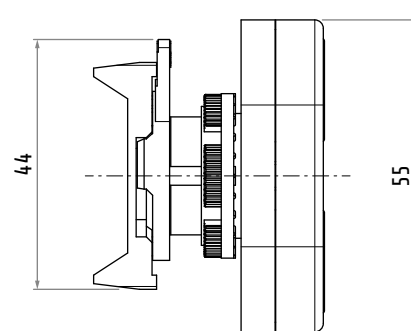

Series	Pegasus
Type	multifunction dual push button
Operation	momentary
Cap	flush solid
Fixing	Ø22
Panel thickness	1 ... 6 mm
Drilling template compliance	IEC/EN60947-5-1 CENELEC EN50007
Mechanical life	3×10 ⁶ operations
IP rating	IP40 *
Material	thermoplastic
Marking	CE, IMQ, RINA, UKCA

* IP66 with protection cap PCN

Code	Colour
PPDNR	green - red
PPDNR.1	white - black
PPDNR.2	green - green
PPDNR.3	black - black

PPDNR - PPDNR.1

PPDNR.2 - PPDNR.3

Dimensions in mm / Illustrations NOT in scale