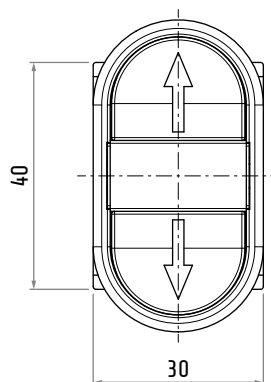

PPDNR.2 - PPDNR.3