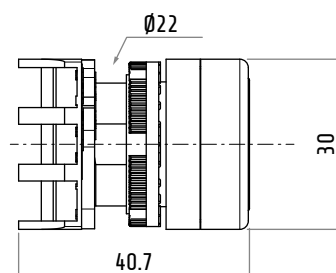

Series	Pegasus
Type	multifunction dual push button
Operation	momentary
Cap	flush solid
Fixing	Ø22
Panel thickness	1 ... 6 mm
Drilling template compliance	IEC/EN60947-5-1 CENELEC EN50007
Mechanical life	3×10 ⁶ operations
IP rating	IP40 *
Material	thermoplastic
Marking	CE, IMQ, RINA, UKCA

* IP66 with protection cap PCN

Code	Colour
PPDNR	green - red
PPDNR.1	white - black
PPDNR.2	green - green
PPDNR.3	black - black

PPDNR - PPDNR.1

PPDNR.2 - PPDNR.3

Dimensions in mm / Illustrations NOT in scale