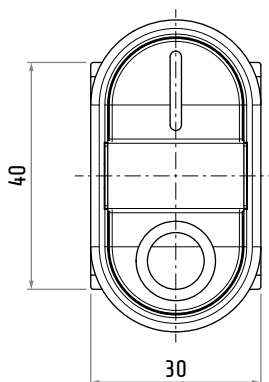

PPDNR - PPDNR.1