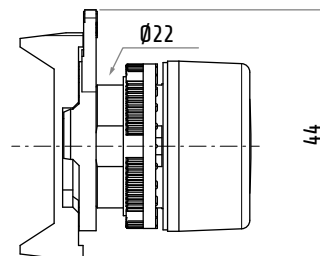

PPRL1

PPRL2

PPRL3

PPRL4

PPRL5

PPRL...

PEGASUS SERIES MOMENTARY PUSH BUTTON WITH Ø30 FLUSH LENS CAP

Series	Pegasus
Type	push button
Operation	momentary
Cap	Ø30 flush lens
Fixing	Ø22
Panel thickness	1 ... 6 mm
Drilling template compliance	IEC/EN60947-5-1 CENELEC EN50007
Mechanical life	1×10 ⁶ operations
IP rating	IP65 *
Material	thermoplastic
Marking	CE, IMQ, RINA, UKCA

* IP66 with protection cap PCR

Code	Colour
PPRL1	red
PPRL2	green
PPRL3	yellow
PPRL4	blue
PPRL5	white

Dimensions in mm / Illustrations NOT in scale