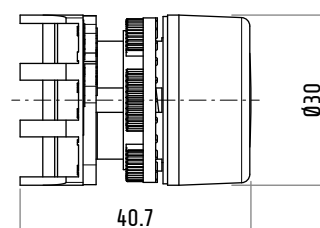

PPRL1

PPRL2

PPRL3

PPRL4

PPRL5

PPRL...

PEGASUS SERIES MOMENTARY PUSH BUTTON WITH Ø30 FLUSH LENS CAP

Series	Pegasus
Type	push button
Operation	momentary
Cap	Ø30 flush lens
Fixing	Ø22
Panel thickness	1 ... 6 mm
Drilling template compliance	IEC/EN60947-5-1 CENELEC EN50007
Mechanical life	1×10 ⁶ operations
IP rating	IP65 *
Material	thermoplastic
Marking	CE, IMQ, RINA, UKCA

* IP66 with protection cap PCR

Code	Colour
PPRL1	red
PPRL2	green
PPRL3	yellow
PPRL4	blue
PPRL5	white

Dimensions in mm / Illustrations NOT in scale