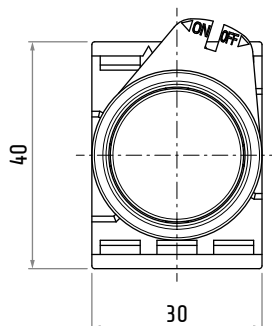

PPRL1

PPRL2

PPRL3

PPRL4

PPRL5

PPRL...

PEGASUS SERIES MOMENTARY PUSH BUTTON WITH Ø30 FLUSH LENS CAP

Series	Pegasus
Type	push button
Operation	momentary
Cap	Ø30 flush lens
Fixing	Ø22
Panel thickness	1 ... 6 mm
Drilling template compliance	IEC/EN60947-5-1 CENELEC EN50007
Mechanical life	1×10 ⁶ operations
IP rating	IP65 *
Material	thermoplastic
Marking	CE, IMQ, RINA, UKCA

* IP66 with protection cap PCR

Code	Colour
PPRL1	red
PPRL2	green
PPRL3	yellow
PPRL4	blue
PPRL5	white

Dimensions in mm / Illustrations NOT in scale